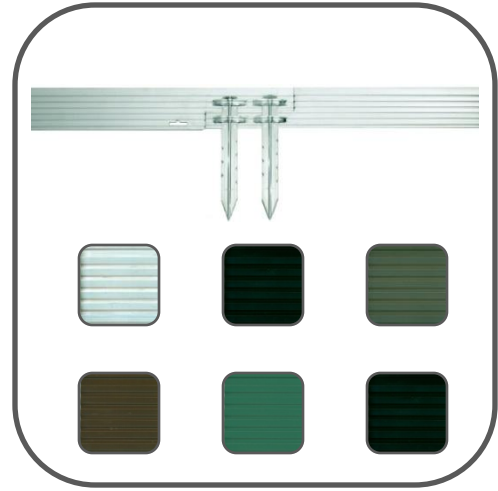

# EdgePro® Aluminum Landscape Edging

## Product Configurations

- Item 1808ML EdgePro® Aluminum – 8’ Mill
- Item 1808BK EdgePro® Aluminum – 8’ Black Paint
- Item 1808BZ EdgePro® Aluminum – 8’ Bronze Paint
- Item 1808BR EdgePro® Aluminum – 8’ Brown Paint
- Item 1808GR EdgePro® Aluminum – 8’ Green Paint
- Item 1808BA EdgePro® Aluminum – 8’ Black Anodized
- Item 1816ML EdgePro® Aluminum – 16’ Mill
- Item 1816BK EdgePro® Aluminum – 16’ Black Paint
- Item 1816BZ EdgePro® Aluminum – 16’ Bronze Paint
- Item 1816BR EdgePro® Aluminum – 16’ Brown Paint
- Item 1816GR EdgePro® Aluminum – 16’ Green Paint
- Item 1816BA EdgePro® Aluminum – 16’ Black Anodized

## Product Specifications

**Material:** 6063-T6 Extruded Aluminum Alloy

**Height:** 4.00 in. (nominal)

**Thickness:** 0.125 in. (nominal)

**Finish Options:** Mill Natural aluminum finish, as found on extruded parts.  
Painted UV flex powder coat finish, available in four stock colors.  
Anodized Dye finish that is electrically absorbed into the outer surface of the metal. (Available in black only.)